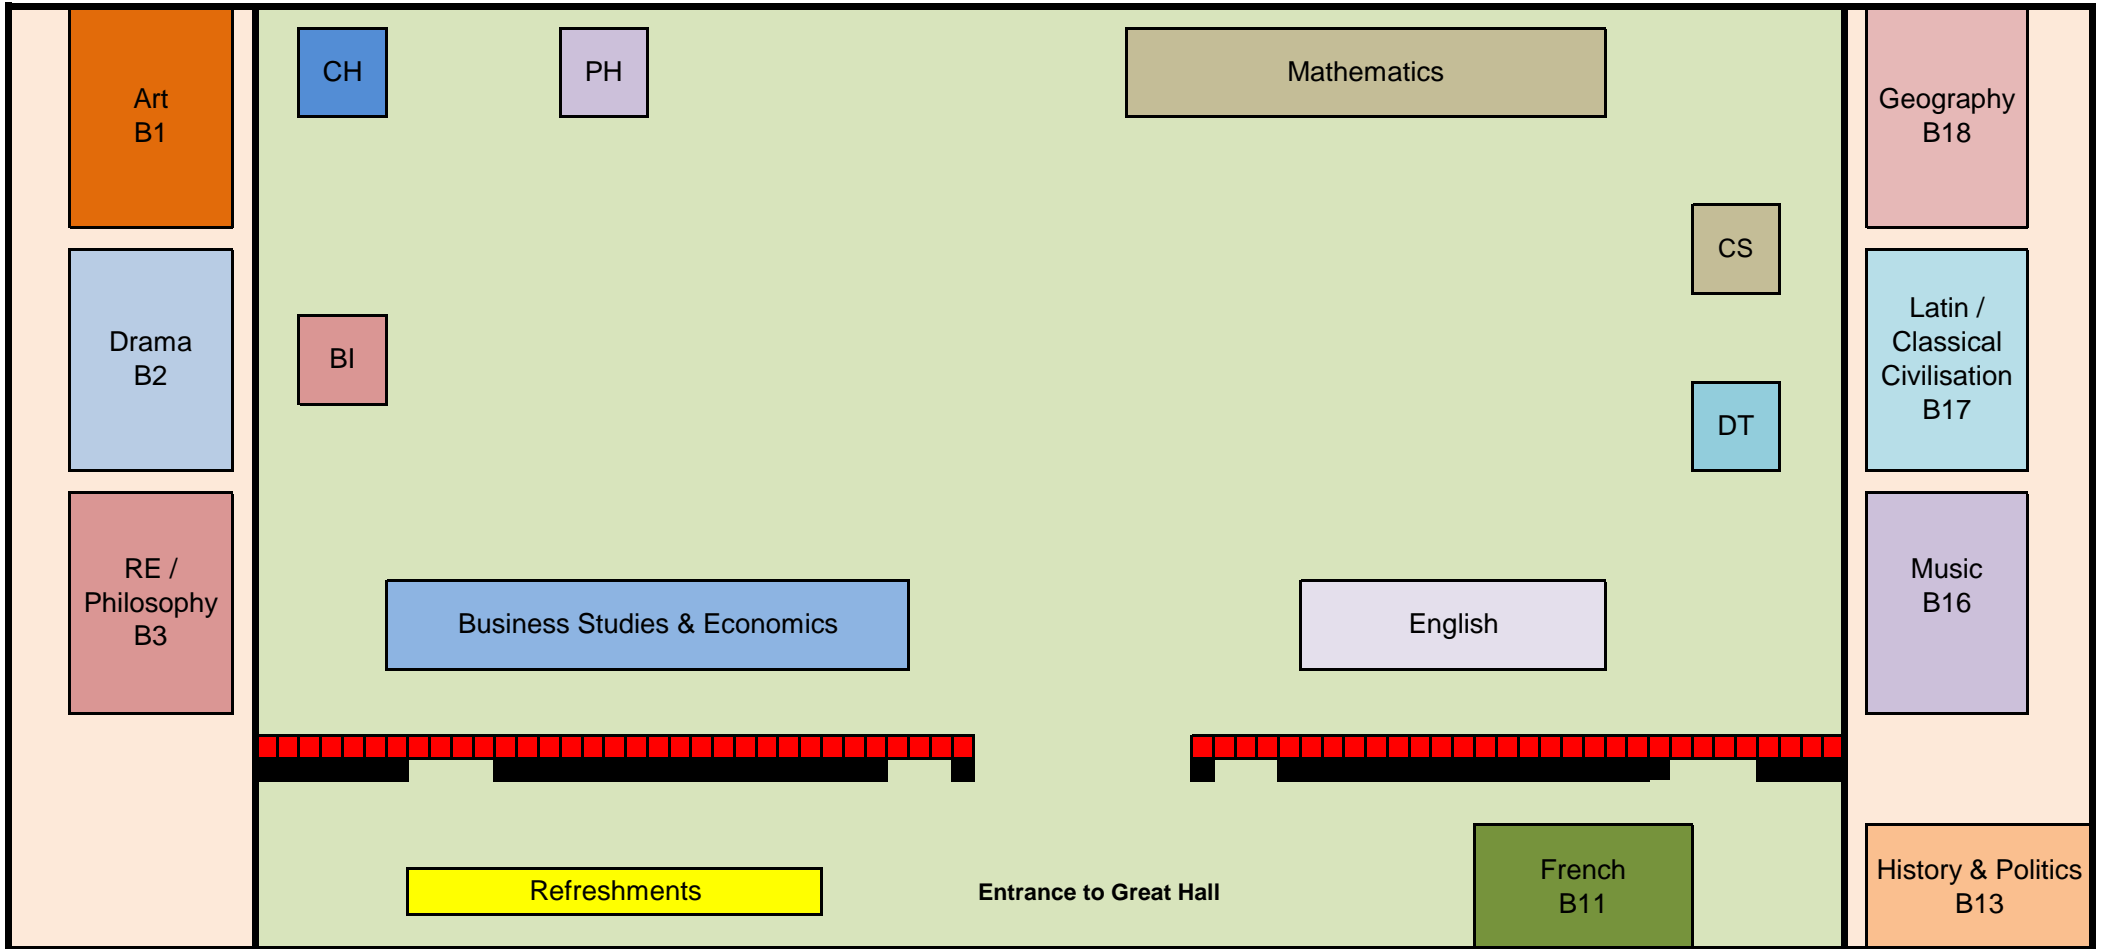

U6 PARENTS' EVENING PLAN

KEY:

- PH: Physics
- BI: Biology
- CH: Chemistry

Great Hall

- CS: Computer Science

Surrounding Classrooms

Spanish & German Conference Room

B10 Mrs Lincoln Business Studies & Economics