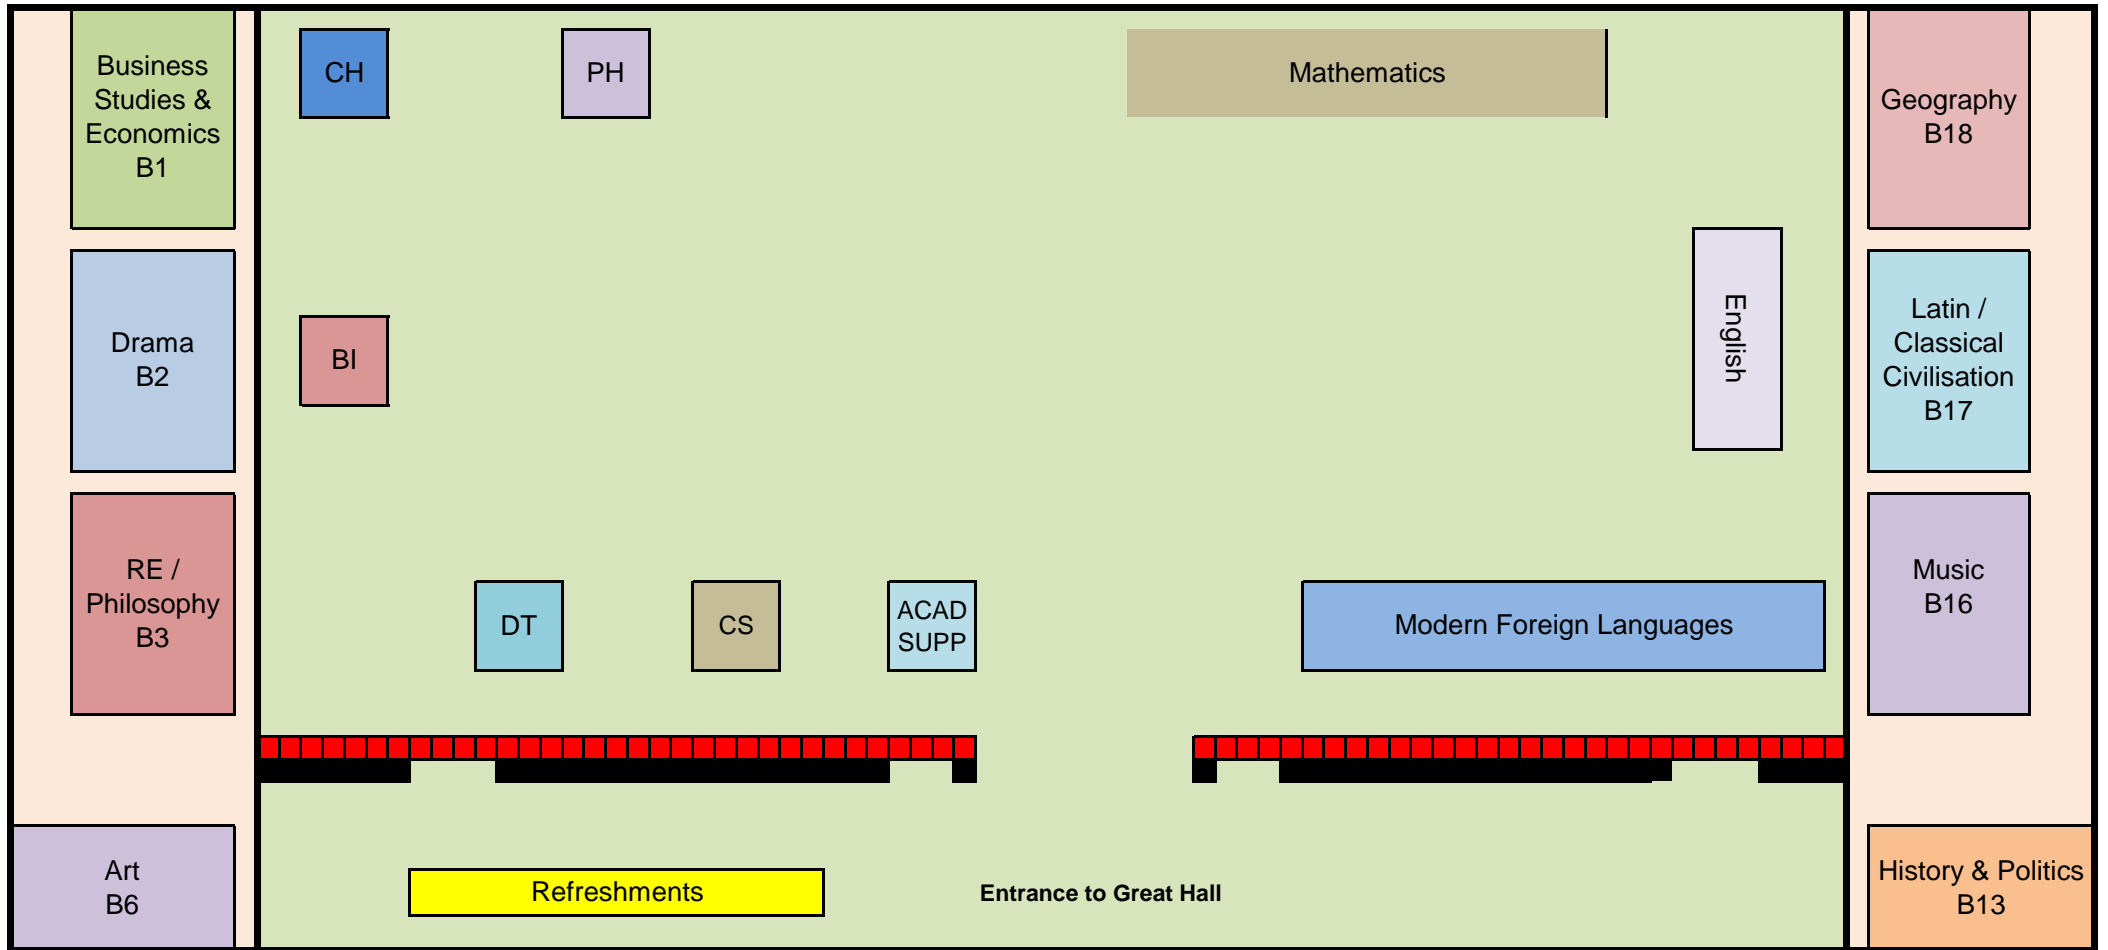

L6 PARENTS' EVENING PLAN

Thursday 1 March 2018 6.30 to 8.30pm

KEY:

PH: Physics
 BI: Biology
 CH: Chemistry

CS: Computer Science

Great Hall

Surrounding Classrooms

B10 Mrs Lincoln
 UCAS & Careers